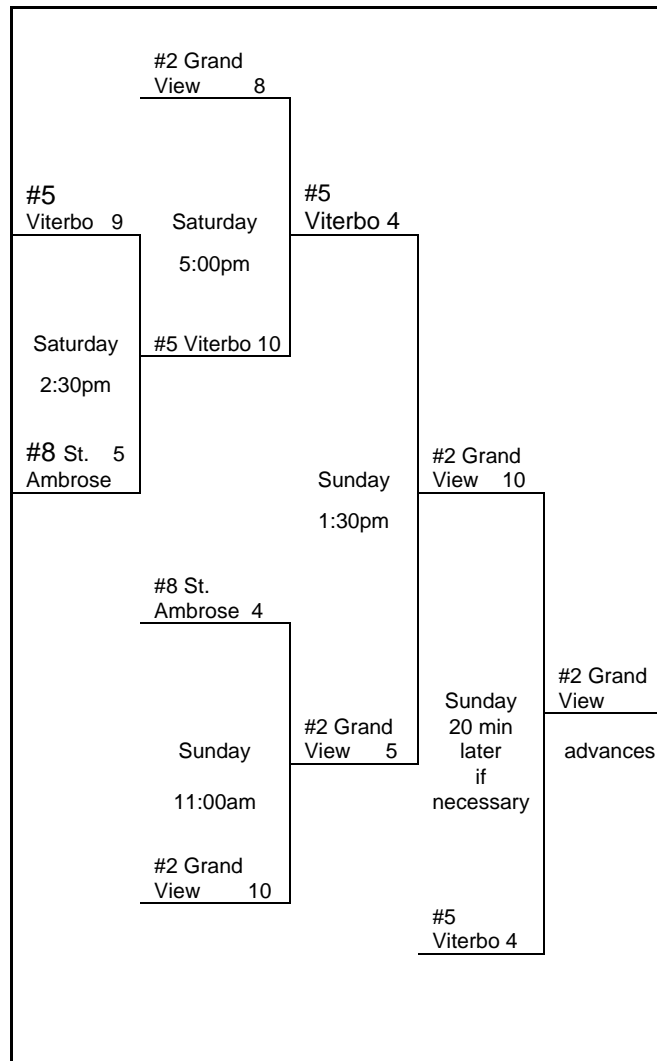

2011 Softball Opening Round PODs

April 30 and May 1

POD #1 – Oskaloosa – William Penn campus

POD #2 – Des Moines – Grand View campus

POD #3 – Forest City – High School Softball Complex