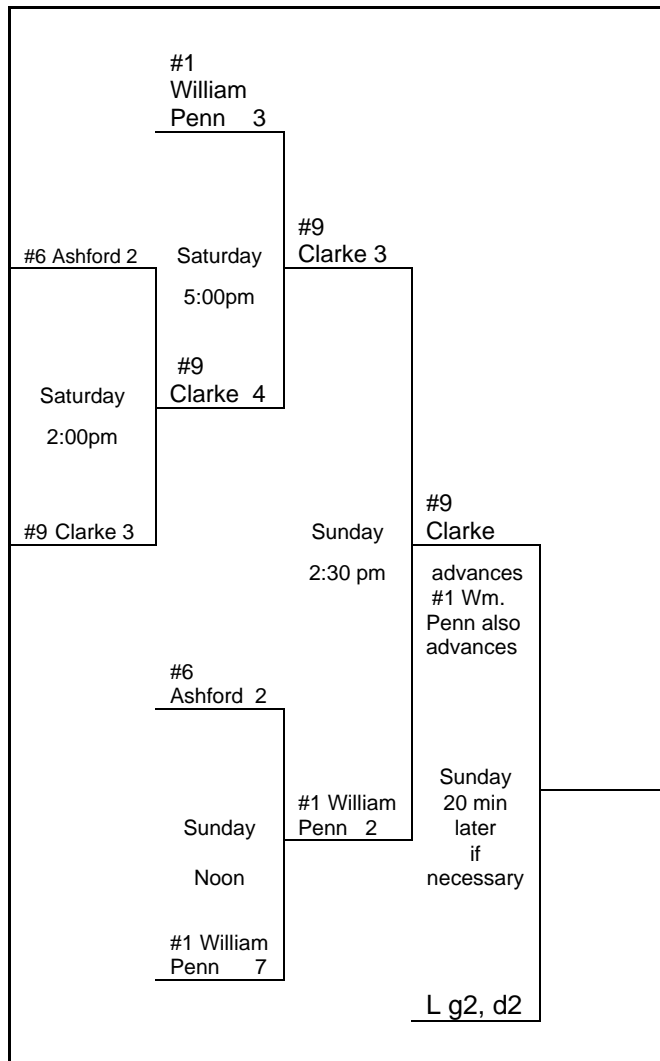

2011 Softball Opening Round PODs

April 30 and May 1

POD #1 – Oskaloosa – William Penn campus

POD #2 – Des Moines – Grand View campus

POD #3 – Forest City – High School Softball Complex