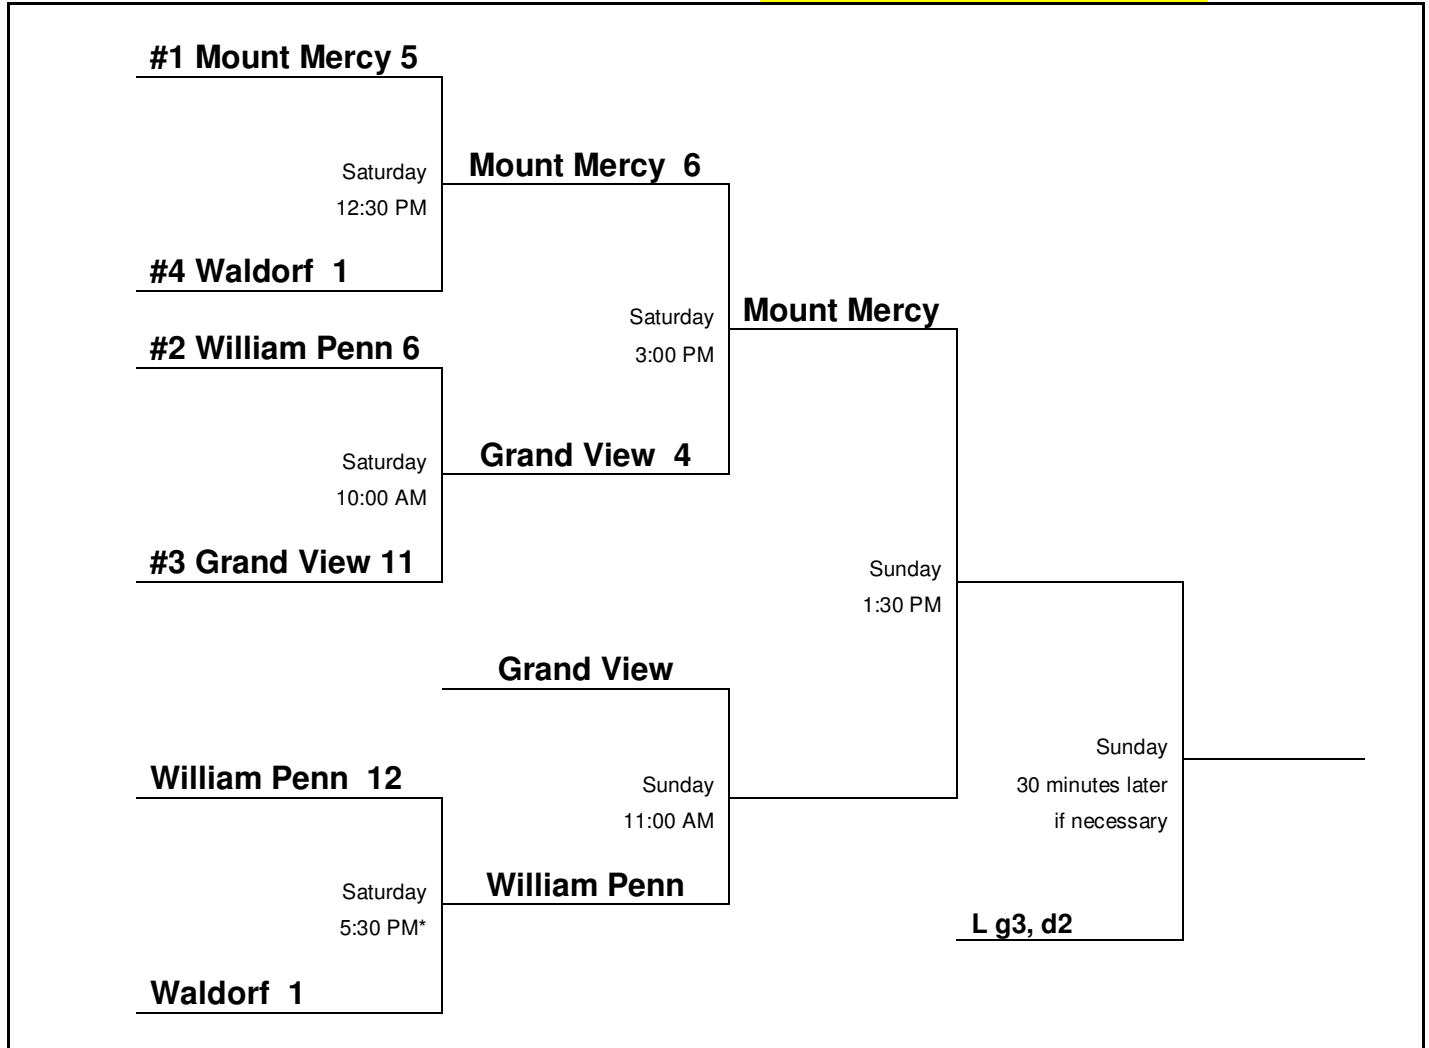

2010 Softball Final Four

Iowa State University Softball Field

May 8 and 9

Final 4 Bracket

* The 3:00 PM and 5:30 PM may flip on Saturday. William Penn will play in the 5:30 PM game.